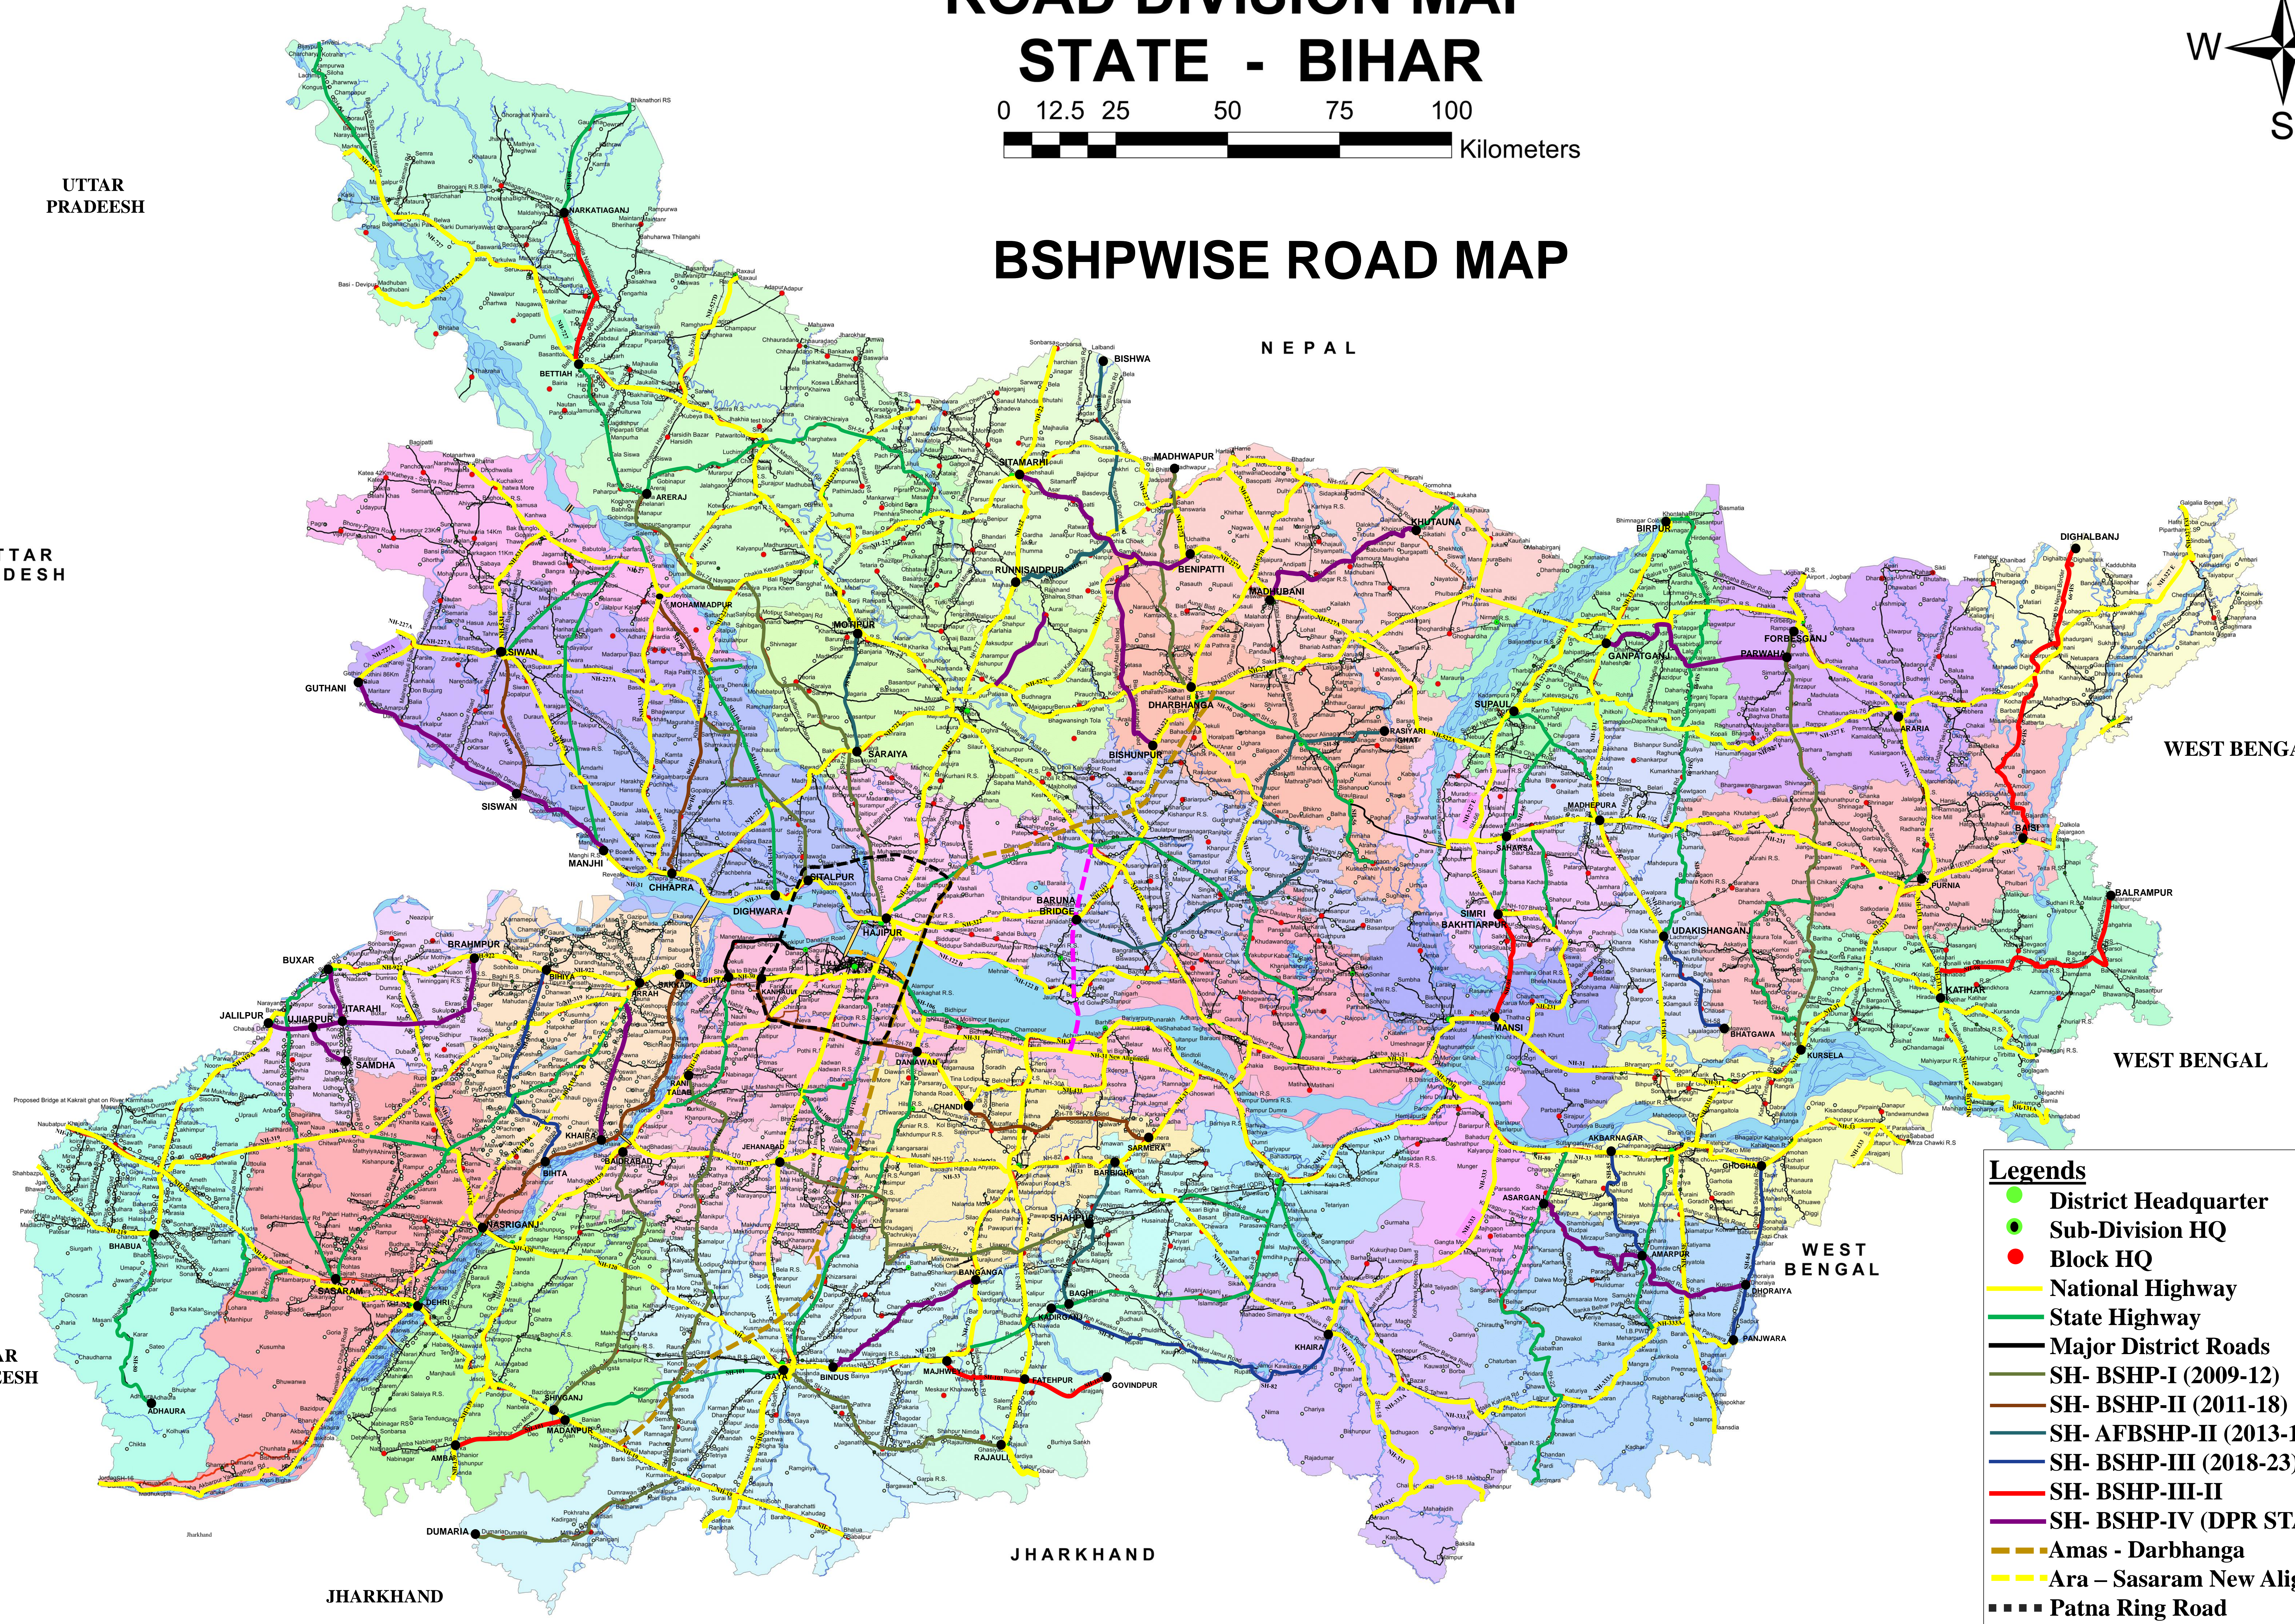

ROAD DIVISION MAP STATE - BIHAR

BSHPWISE ROAD MAP

UTTAR
PRADEESH

UTTAR
PRADEESH

UTTAR
PRADEESH

NEPAL

WEST BENGAL

WEST BENGAL

WEST
BENGAL

JHARKHAND

JHARKHAND

Legends

- District Headquarter
- Sub-Division HQ
- Block HQ
- National Highway
- State Highway
- Major District Roads
- SH- BSHP-I (2009-12)
- SH- BSHP-II (2011-18)
- SH- AFBSHP-II (2013-19)
- SH- BSHP-III (2018-23)
- SH- BSHP-III-II
- SH- BSHP-IV (DPR STAGE)
- Amas - Darbhanga
- Ara - Sasaram New Alignment
- Patna Ring Road
- Tajpur-Bakhtiarpur
- Ganga Path